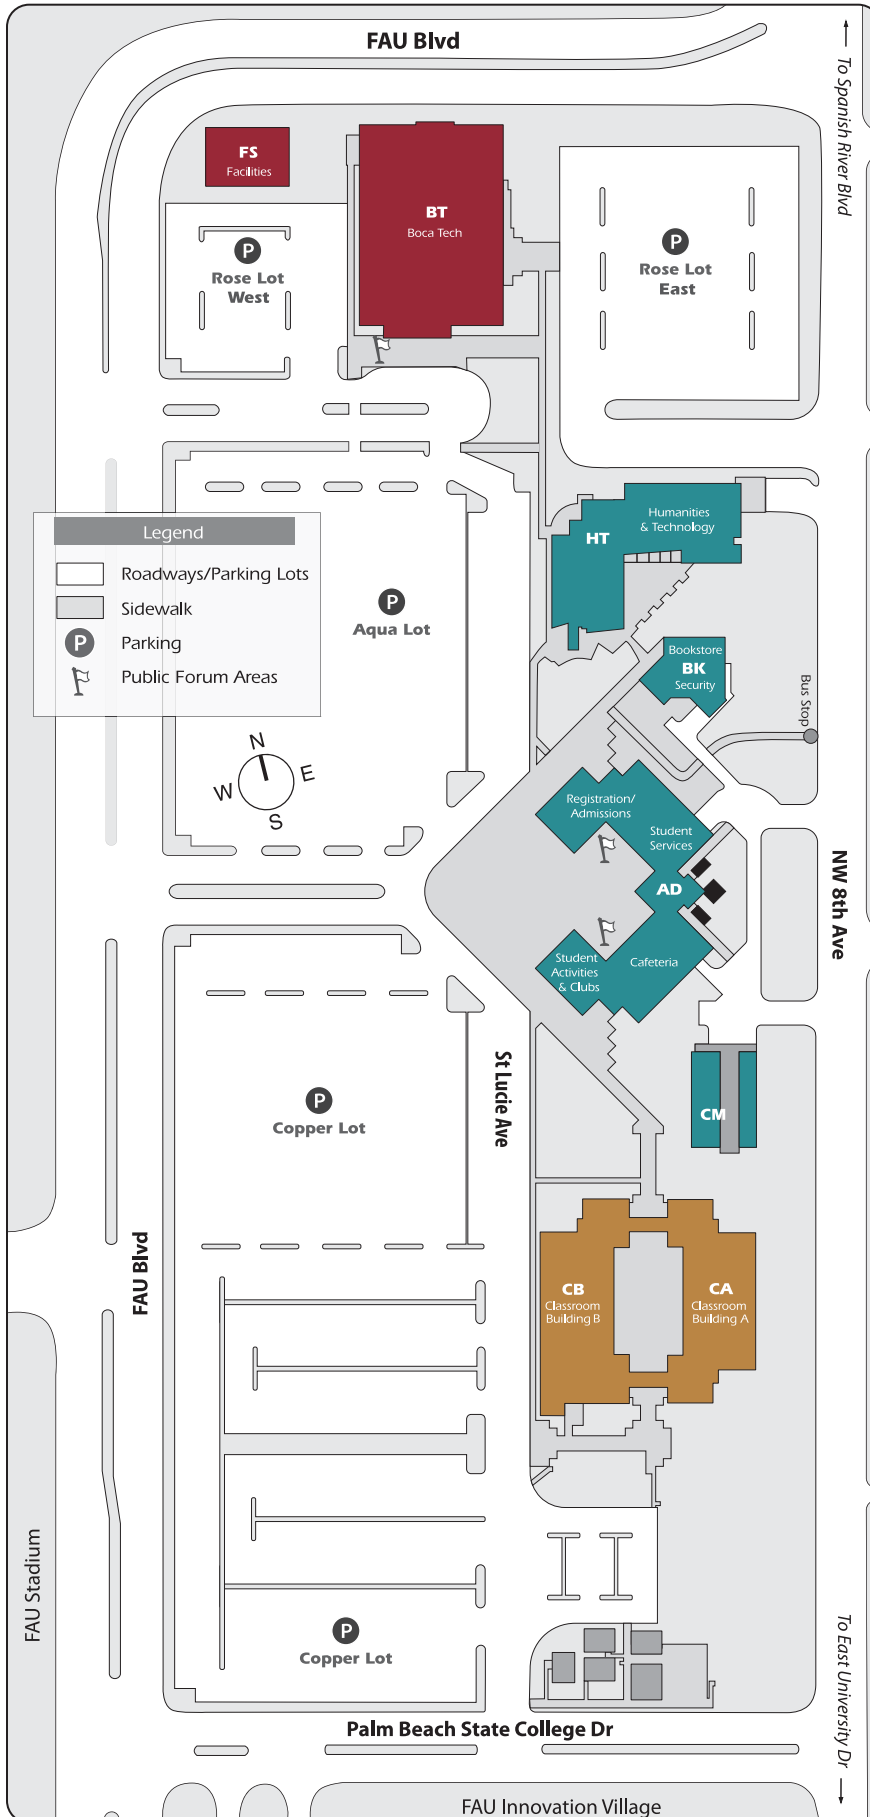

PALM BEACH STATE COLLEGE AT BOCA RATON

3000 Saint Lucie Avenue, Boca Raton, FL 33431-6490

561-393-7222

- AD - Administration**
 - 1st Floor**
 - Academic Advisement
 - Admissions/Registration
 - Cafeteria
 - Cashier
 - Count deHoernle Student Center
 - Dean of Student Services
 - Financial Aid
 - Student Organizations
 - 2nd Floor**
 - Mechanical Room
 - 3rd Floor**
 - Center for Business & Entrepreneurship (CBE)
 - Small Business Development Center (SBDC)
 - Procurement Technical Assistance Center (PTAC)
 - Information Technology
 - 4th Floor**
 - Dean of Academic Affairs
 - Corporate & Continuing Education
 - Provost's Office
- BK - Bookstore**
 - Instructional Support Center
 - Security
- BT - BocaTech**
 - Career Center
 - Child Care Classrooms
 - Computer Lab
 - Massage Therapy
 - Student Learning Center / Lab
 - Testing Center
 - Wellness Center
- CA - Classroom Building A**
 - Classrooms
- CB - Classroom Building B**
 - 1st Floor**
 - Ceramics Classroom
 - Photography Lab
 - Science Labs
 - 2nd Floor**
 - Classrooms
 - Faculty Workroom
- CM - Central Mechanical**
- FS - Facilities South**
 - Facilities Offices / Central Receiving
- HT - Humanities & Technology**
 - COUNTRESS DE HOERNLE HUMANITIES & TECHNOLOGY BLDG.
 - Architecture and Art Studios
 - English
 - Lecture Hall
 - Media Technology & Instructional Services (MTIS)
 - Videoconference Studio

DIRECTIONS

From I-95:
 Take exit 45. Turn left (east) onto Glades Rd. Turn left onto East University Dr. Just after the Henderson School, turn right onto NW 8th Ave. Turn left onto Palm Beach State College Dr.

From Spanish River Boulevard:
 Turn left (north) onto NW 8th Ave. Turn right onto FAU Blvd. or continue straight on NW 8th Avenue to Palm Beach State College Drive. The campus is north east of the stadium.